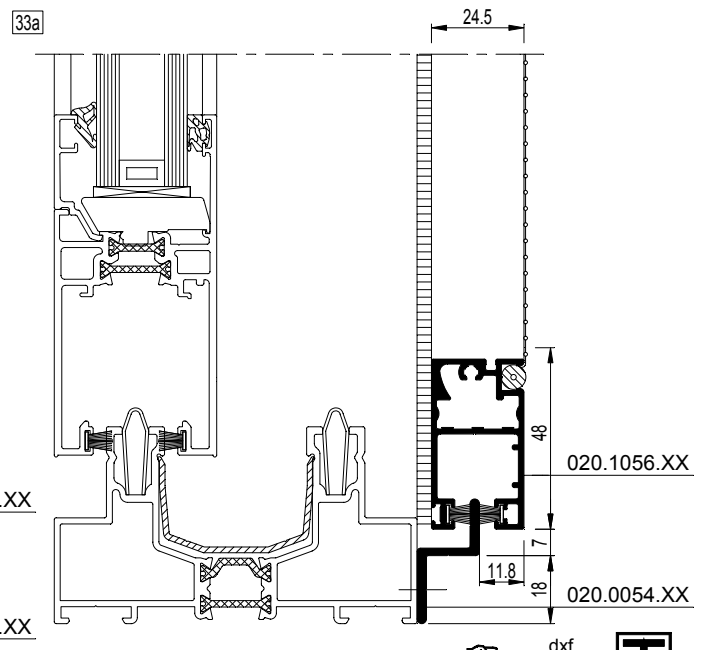

33 MOSQ-033005.dxf
 MOSQ-033005.dwg

33a MOSQ-033006.dxf
 MOSQ-033006.dwg

020.1055.XX

33 MOSQ-033007.dxf
 MOSQ-033007.dwg

33a MOSQ-033008.dxf
 MOSQ-033008.dwg

MOSQ-032001.dxf
 MOSQ-032001.dwg

MOSQ-032002.dxf
 MOSQ-032002.dwg

020.1056.XX
 020.0052.XX

020.1056.XX
 020.0054.XX

... .dxf
dwg

MOSQUITO

Schuifvliegendeur
 Porte moustiquaire colissante
 Sliding fly screen door
 Schiebefliegenschutztuer

... .dxf
dwg

... .dxf
dwg

020.1056.XX