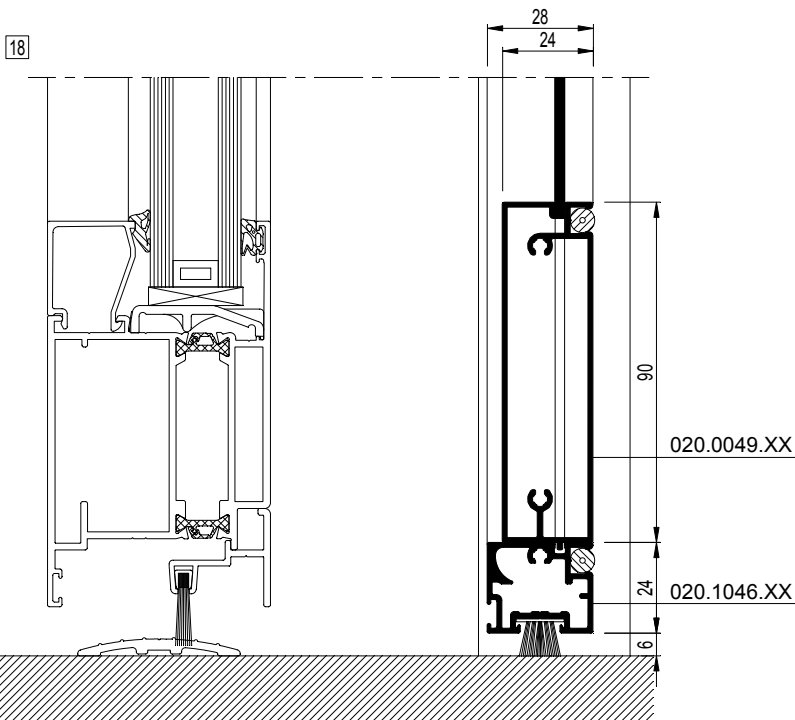

020.1046.XX

15 MOSQ-015001.dxf
MOSQ-015001.dwg

17 MOSQ-017001.dxf
MOSQ-017001.dwg

16 MOSQ-016001.dxf
MOSQ-016001.dwg

020.1045.XX

15 MOSQ-015002.dxf
MOSQ-015002.dwg

17 MOSQ-017002.dxf
MOSQ-017002.dwg

16 MOSQ-016002.dxf
MOSQ-016002.dwg

☞ ...dxf
...dwg