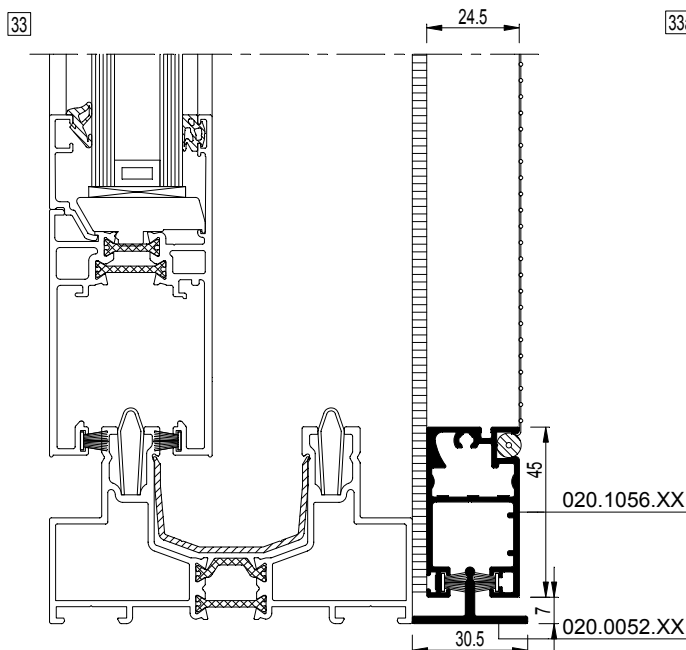

33 MOSQ-033005.dxf
 MOSQ-033005.dwg

33a MOSQ-033006.dxf
 MOSQ-033006.dwg

020.1055.XX

33 MOSQ-033007.dxf
 MOSQ-033007.dwg

33a MOSQ-033008.dxf
 MOSQ-033008.dwg

MOSQ-032001.dxf
 MOSQ-032001.dwg

MOSQ-032002.dxf
 MOSQ-032002.dwg

020.1056.XX
 020.0052.XX

020.1056.XX
 020.0054.XX

... .dxf
dwg

MOSQUITO

Schuifvliegendeur
 Porte moustiquaire colissante
 Sliding fly screen door
 Schiebefliegenschutztuer

... .dxf
dwg

... .dxf
dwg

020.1056.XX