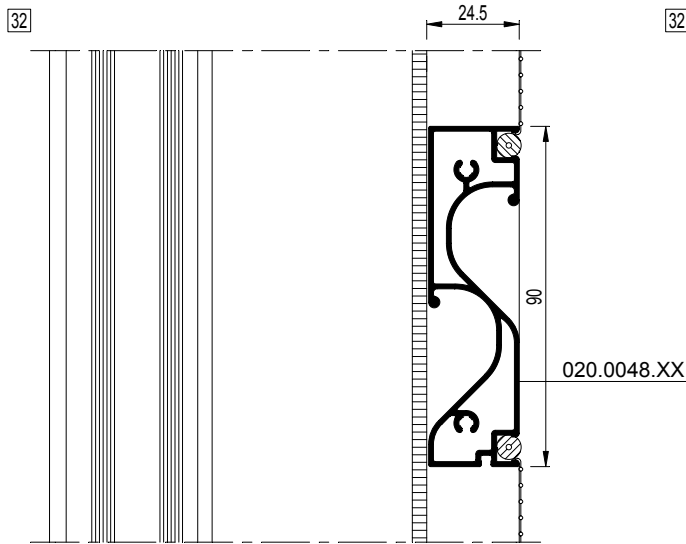

33 MOSQ-033005.dxf
 MOSQ-033005.dwg

33a MOSQ-033006.dxf
 MOSQ-033006.dwg

020.1055.XX

33 MOSQ-033007.dxf
 MOSQ-033007.dwg

33a MOSQ-033008.dxf
 MOSQ-033008.dwg

MOSQ-032001.dxf
 MOSQ-032001.dwg

MOSQ-032002.dxf
 MOSQ-032002.dwg

020.1056.XX
 020.0052.XX

020.1056.XX
 020.0054.XX

... .dxf
dwg

MOSQUITO

Schuifvliegendeur
 Porte moustiquaire colissante
 Sliding fly screen door
 Schiebefliegenschutztuer

... .dxf
dwg

... .dxf
dwg

020.1056.XX