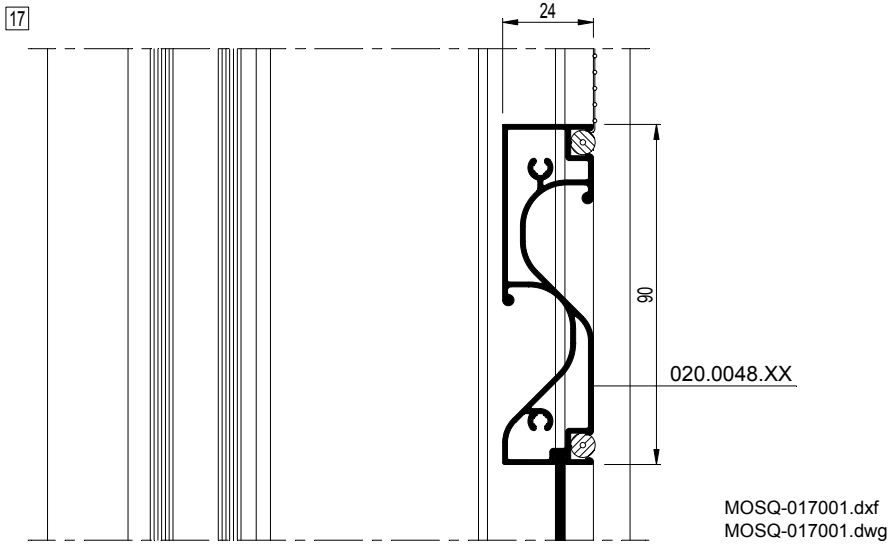

020.1046.XX

15 MOSQ-015001.dxf
MOSQ-015001.dwg

17 MOSQ-017001.dxf
MOSQ-017001.dwg

16 MOSQ-016001.dxf
MOSQ-016001.dwg

020.1045.XX

15 MOSQ-015002.dxf
MOSQ-015002.dwg

17 MOSQ-017002.dxf
MOSQ-017002.dwg

16 MOSQ-016002.dxf
MOSQ-016002.dwg

☞ ...dxf
...dwg